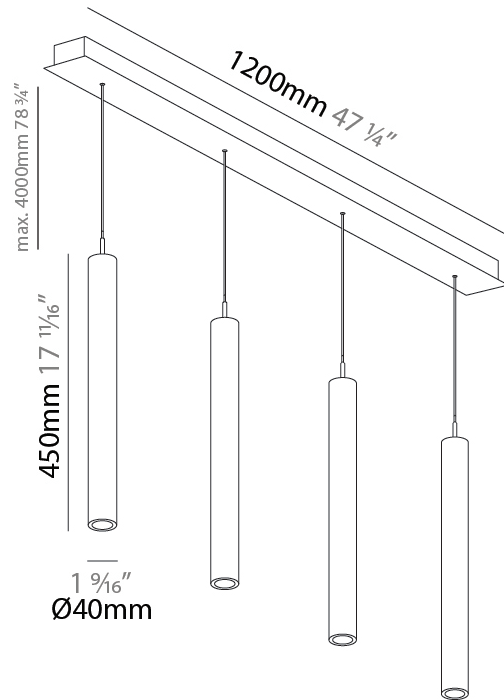

GENERAL

Series: G-Mini Channel
Subseries: G-Mini Channel Hangover
Brand: Prolight
Division: Architectural
Mounting Type: Suspension
Mounting Location: Ceiling
Subcategory: Spots

PHYSICAL

Shape: Cylinder
Diameter (mm): 440
Diameter (in): 1 9/16
Length (mm): 1200
Length (in): 47 1/4
Height (mm): 450
Height (in): 17 11/16
Light Distribution: Direct
Diffuser: Shine Ring - NOR / OPL / YEL / ORA / RED / BLU / GRN
Fixture Finish: SSR / BKV / CWI / CRY / HAB / UFT / ITA / RUA / FTG / MYG / LOD / PUS / FRO / FUP / KIA / POP / BLS / SPG / MEY / GOH / GUM / CHC / COM / ABZ / JAG / OBR / MOS / ROR
Accent Finish: NOF / COP / MIR / SSS
Fixture Material: Extruded Aluminum / Steel
Cable Details: 2,000mm/78 3/4" / 4,000mm/157 1/2" - Cable, Black, Green, Orange, Red, White

ELECTRICAL

Lamp Type: LED (Zhaga Standard)
Input Wattage (W): 39
Total Output Wattage (W): 35.4
Dimming: Non-Dimmable
Driver Included: Yes
Driver Location: Integrated
Driver Type: Constant Current - Universal
Driver Class: Class 2
Input Voltage (V): 120 - 277

LED

Color Temperature (°K): 2700 / 3000 / 3500 / 4000
Max. Delivered Lumen (lm): 2776 / 2904 / 3012 / 3080
Nominal Lumen (lm): 3878 / 4056 / 4206 / 4301
CRI: >90 CRI
Lamp Life (hrs): 50000

OPTICAL

Beam Angle: 40 / 52

RATINGS AND CERTIFICATIONS

Certified By: Certified for North American Standards
IP rating: IP20