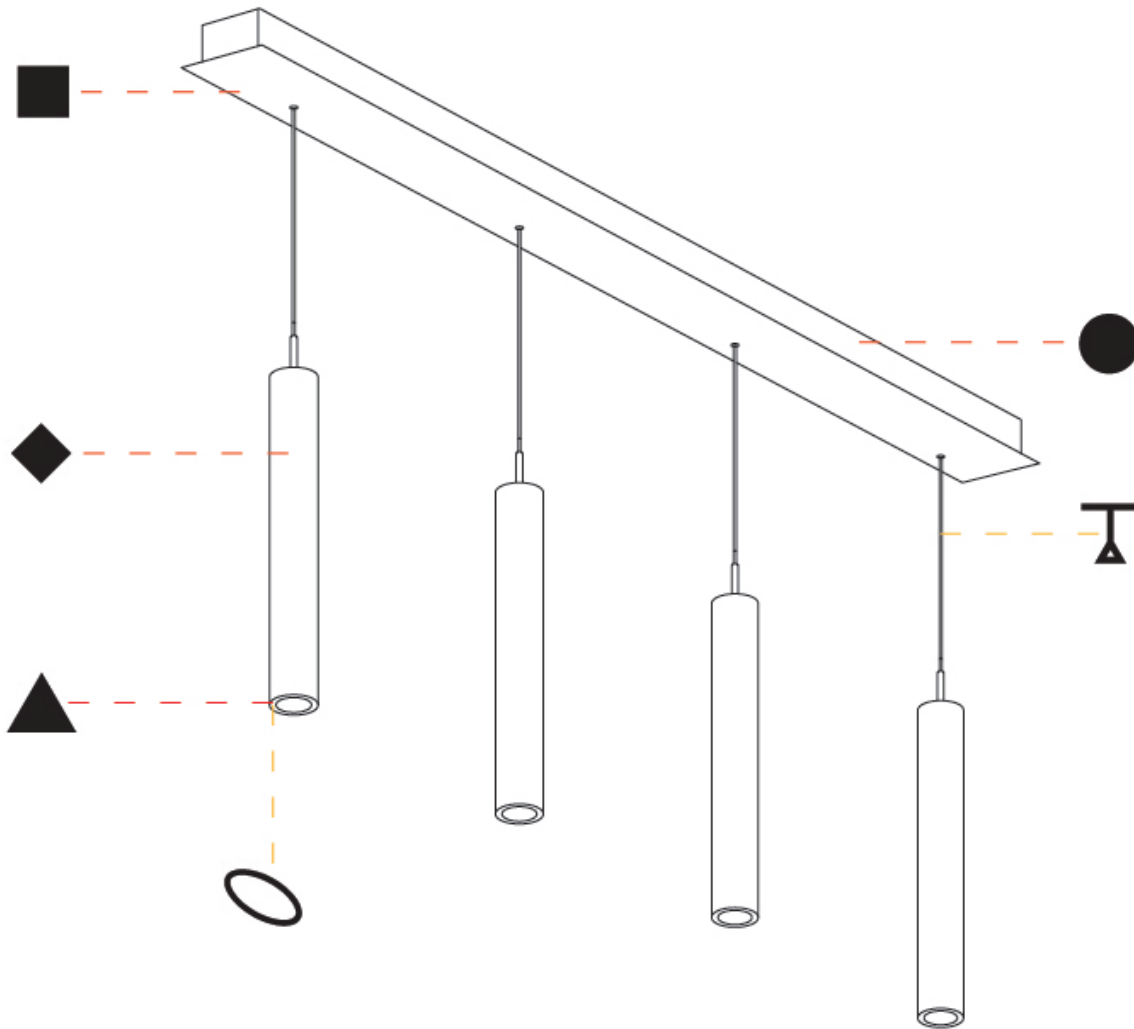

A

G-MINI CHANNEL HANGOVER SUSPENSION

A300623-

base number LED Dimming Finishes (Diamond) Finishes (Triangle) Finishes (Circle) Finish Options Shine Ring Beam Angle Options Cable Options

- To build a product code in our configurator select the specify button on the base model # product page
- To build a manual product code on this datasheet choose from the options listed below in blue font and add the suffix to the base model #