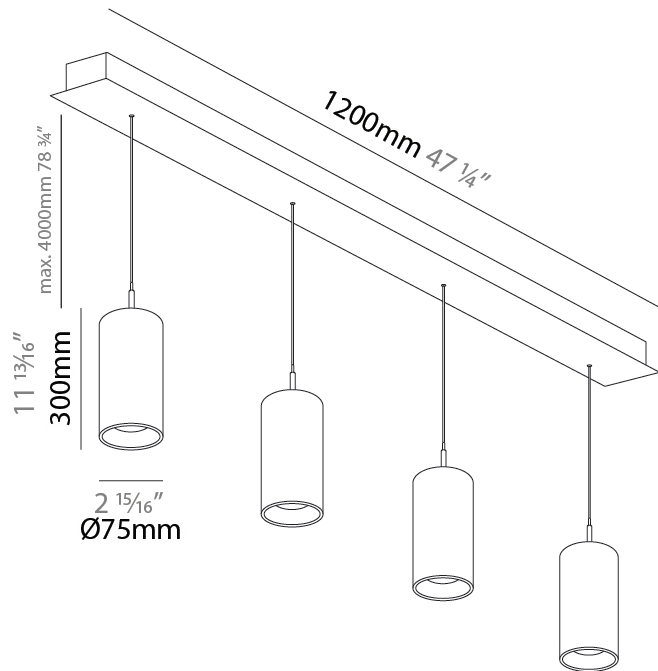

GENERAL

Series: G-Mini Channel
Subseries: G-Mini Channel Hangover
Brand: Prolight
Division: Architectural
Mounting Type: Suspension
Mounting Location: Ceiling
Subcategory: Spots

PHYSICAL

Shape: Cylinder
Diameter (mm): 75
Diameter (in): 2 ¹⁵/₁₆
Length (mm): 1200
Length (in): 47 ¹/₄
Height (mm): 150
Height (in): 5 ⁷/₈
Light Distribution: Direct
Diffuser: Shine Ring - NOR / OPL / YEL / ORA / RED / BLU / GRN
Fixture Finish: SSR / BKV / CWI / CRY / HAB / UFT / ITA / RUA / FTG / MYG / LOD / PUS / FRO / FUP / KIA / POP / BLS / SPG / MEY / GOH / GUM / CHC / COM / ABZ / JAG / OBR / MOS / ROR
Accent Finish: NOF / COP / MIR / SSS
Fixture Material: Extruded Aluminum / Steel
Cable Details: 2,000mm/78 3/4" / 4,000mm/157 1/2" - Cable, Black, Green, Orange, Red, White

ELECTRICAL

Lamp Type: LED (Zhaga Standard)
Input Wattage (W): 38
Total Output Wattage (W): 34.5
Dimming: Non-Dimmable
Driver Included: Yes
Driver Location: Integrated
Driver Type: Constant Current - Universal
Driver Class: Class 2
Input Voltage (V): 120 - 277

LED

Color Temperature (°K): 2700 / 3000 / 3500 / 4000
Max. Delivered Lumen (lm): Max 3171
Nominal Lumen (lm): Max 4231
CRI: >90 CRI
Lamp Life (hrs): 50000

OPTICAL

Beam Angle: 6 / 22 / 38

RATINGS AND CERTIFICATIONS

Certified By: Certified for North American Standards
IP rating: IP20